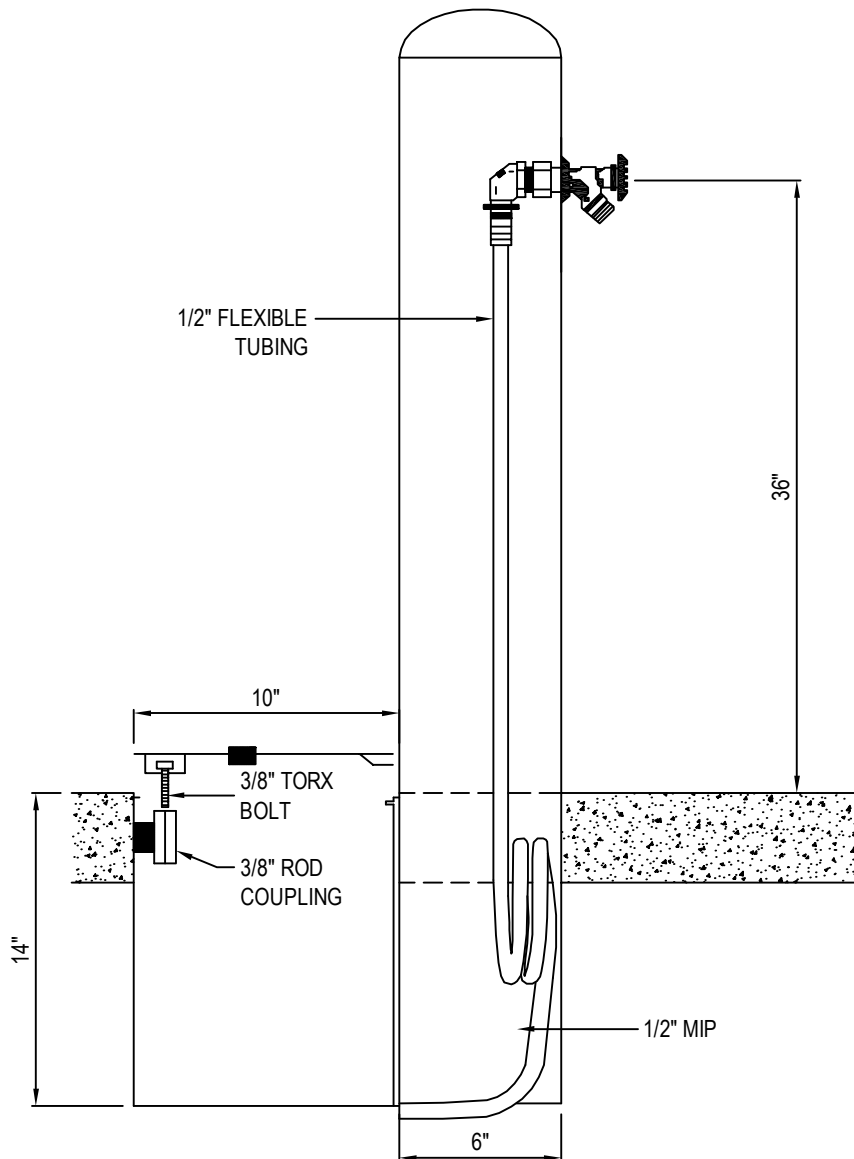

MOST DEPENDABLE FOUNTAINS, INC.
5705 COMMANDER DR.
ARLINGTON, TN 38002-0587
PHONE: (901) 867-0039
www.mostdependable.com