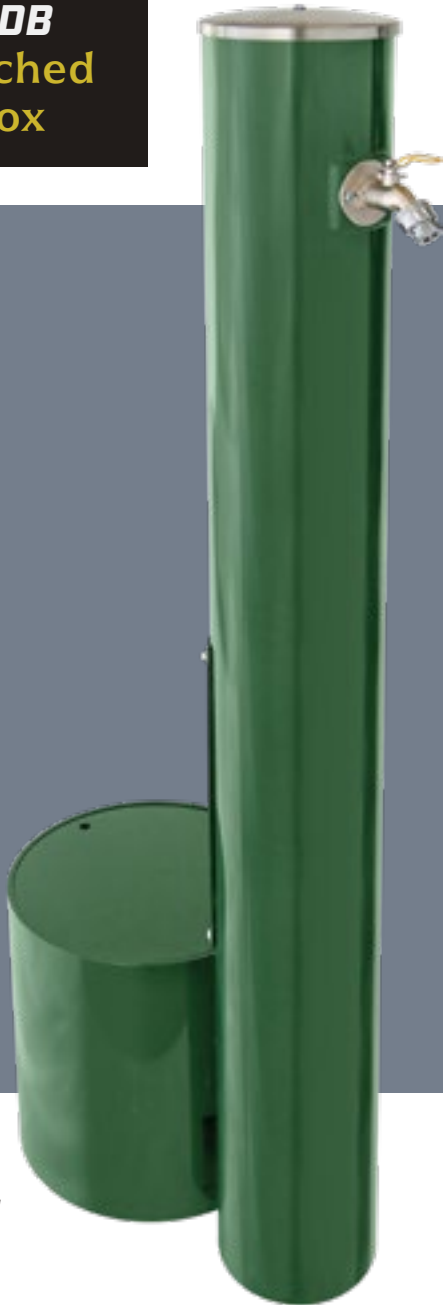

See all available options online!

MDF 24 SM

Available options:

- Carrier
- Hose Bibb
- Unattached
- Locking Valve Box
- Cover

See all available options online!

MDF 36 DB
with Attached
Valve Box

Available options:

- Carrier
- Hose Bibb
- Locking Cover

See all available options online!

Most Dependable Fountains, Inc.™
5705 Commander Dr.
Arlington, TN 38002

More than just fountains ...

www.mostdependable.com