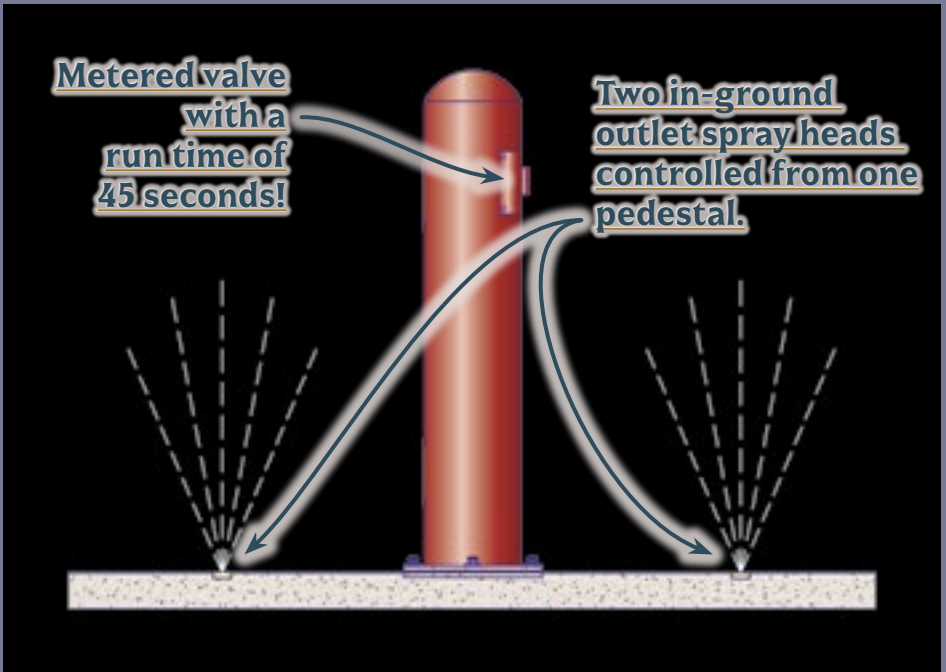

Play Spray 1

Available options:

- Carrier
- Unattached Valve Box
- Cut Off Valve and Low Point Drain

See all available options online!