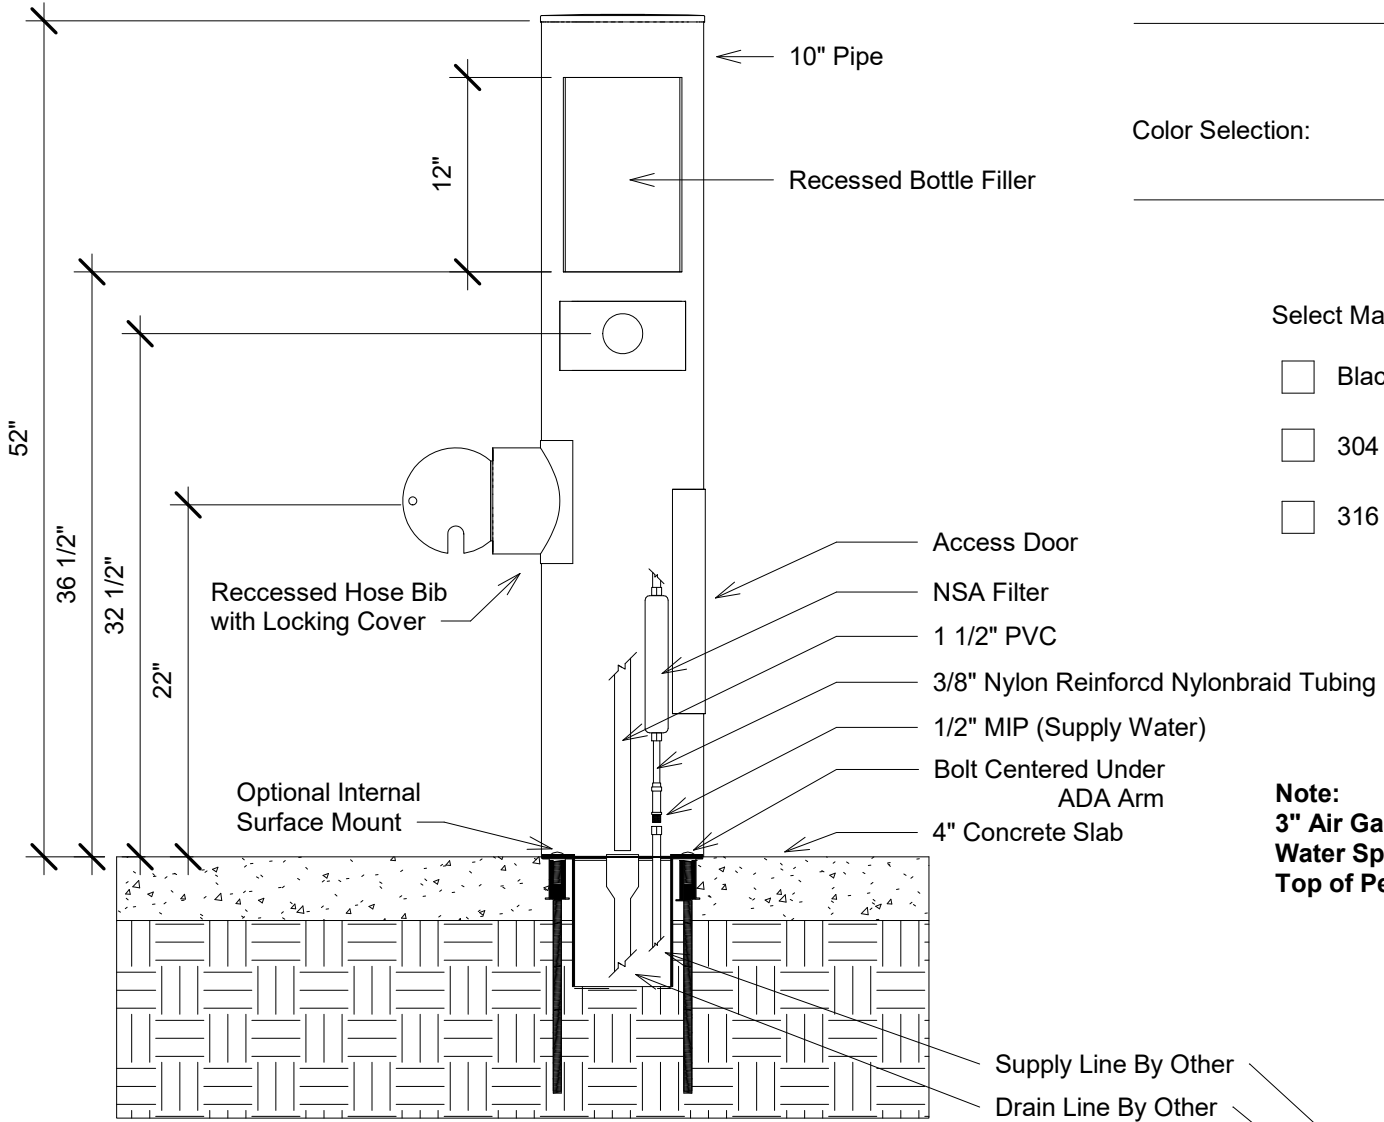

1 10125 SM&SMSS
1" = 1'-0"

- Recessed Hose Bib with Locking Cover

Most Dependable Fountains, INC.
5705 Commander Dr. PO Box 587
Arlington, TN 38002
Phone: (901-867-0039)
www.mostdependable.com

Approval Signature: _____

Color Selection: _____

Select Material Type:

- Black Iron
- 304 Stainless Steel
- 316 Stainless Steel

Note:
3" Air Gap Between
Water Spout &
Top of Pet Bowl Rim

2 Top View
1" = 1'-0"